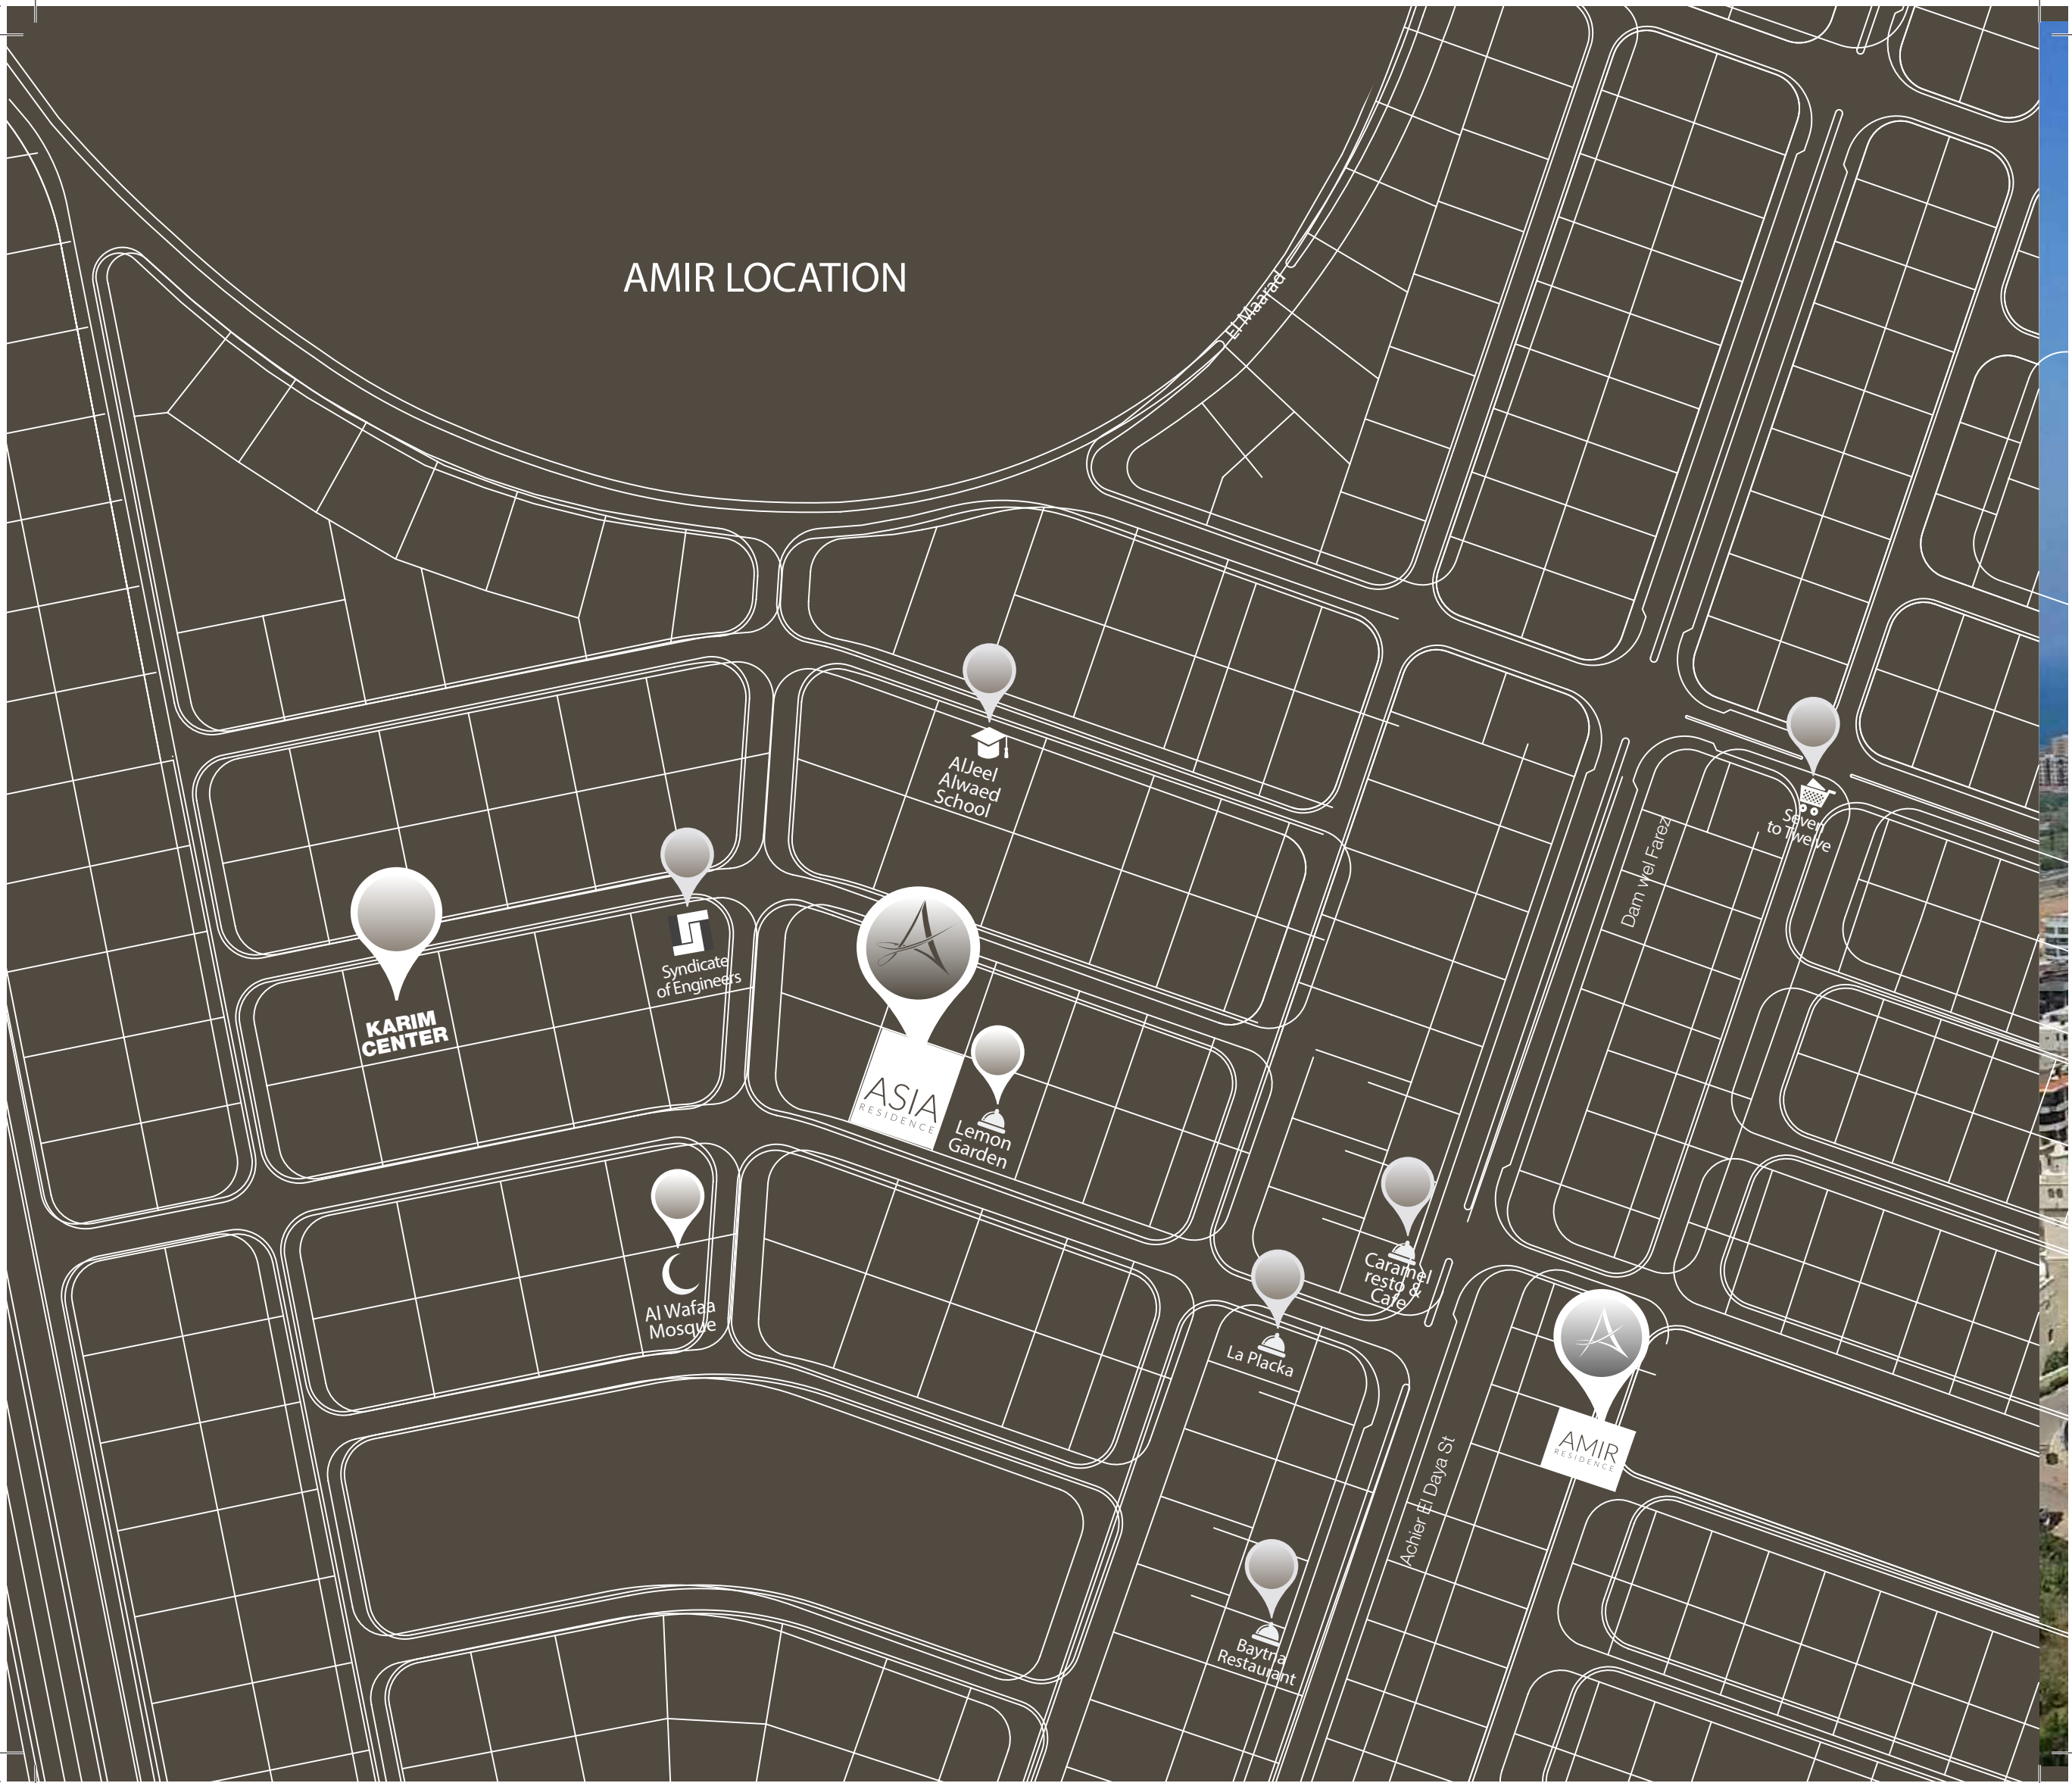

# AMIR LOCATION

## A RELAXING QUIET PLACE

ASIA is located in Tripoli with a stunning View ,  
Lovely open architecture, and a great Location in  
Dam w Farez.

EXPLORE THE  
INTERIOR DESIGN

■ Entrance

■ Salon

■ Dining Room