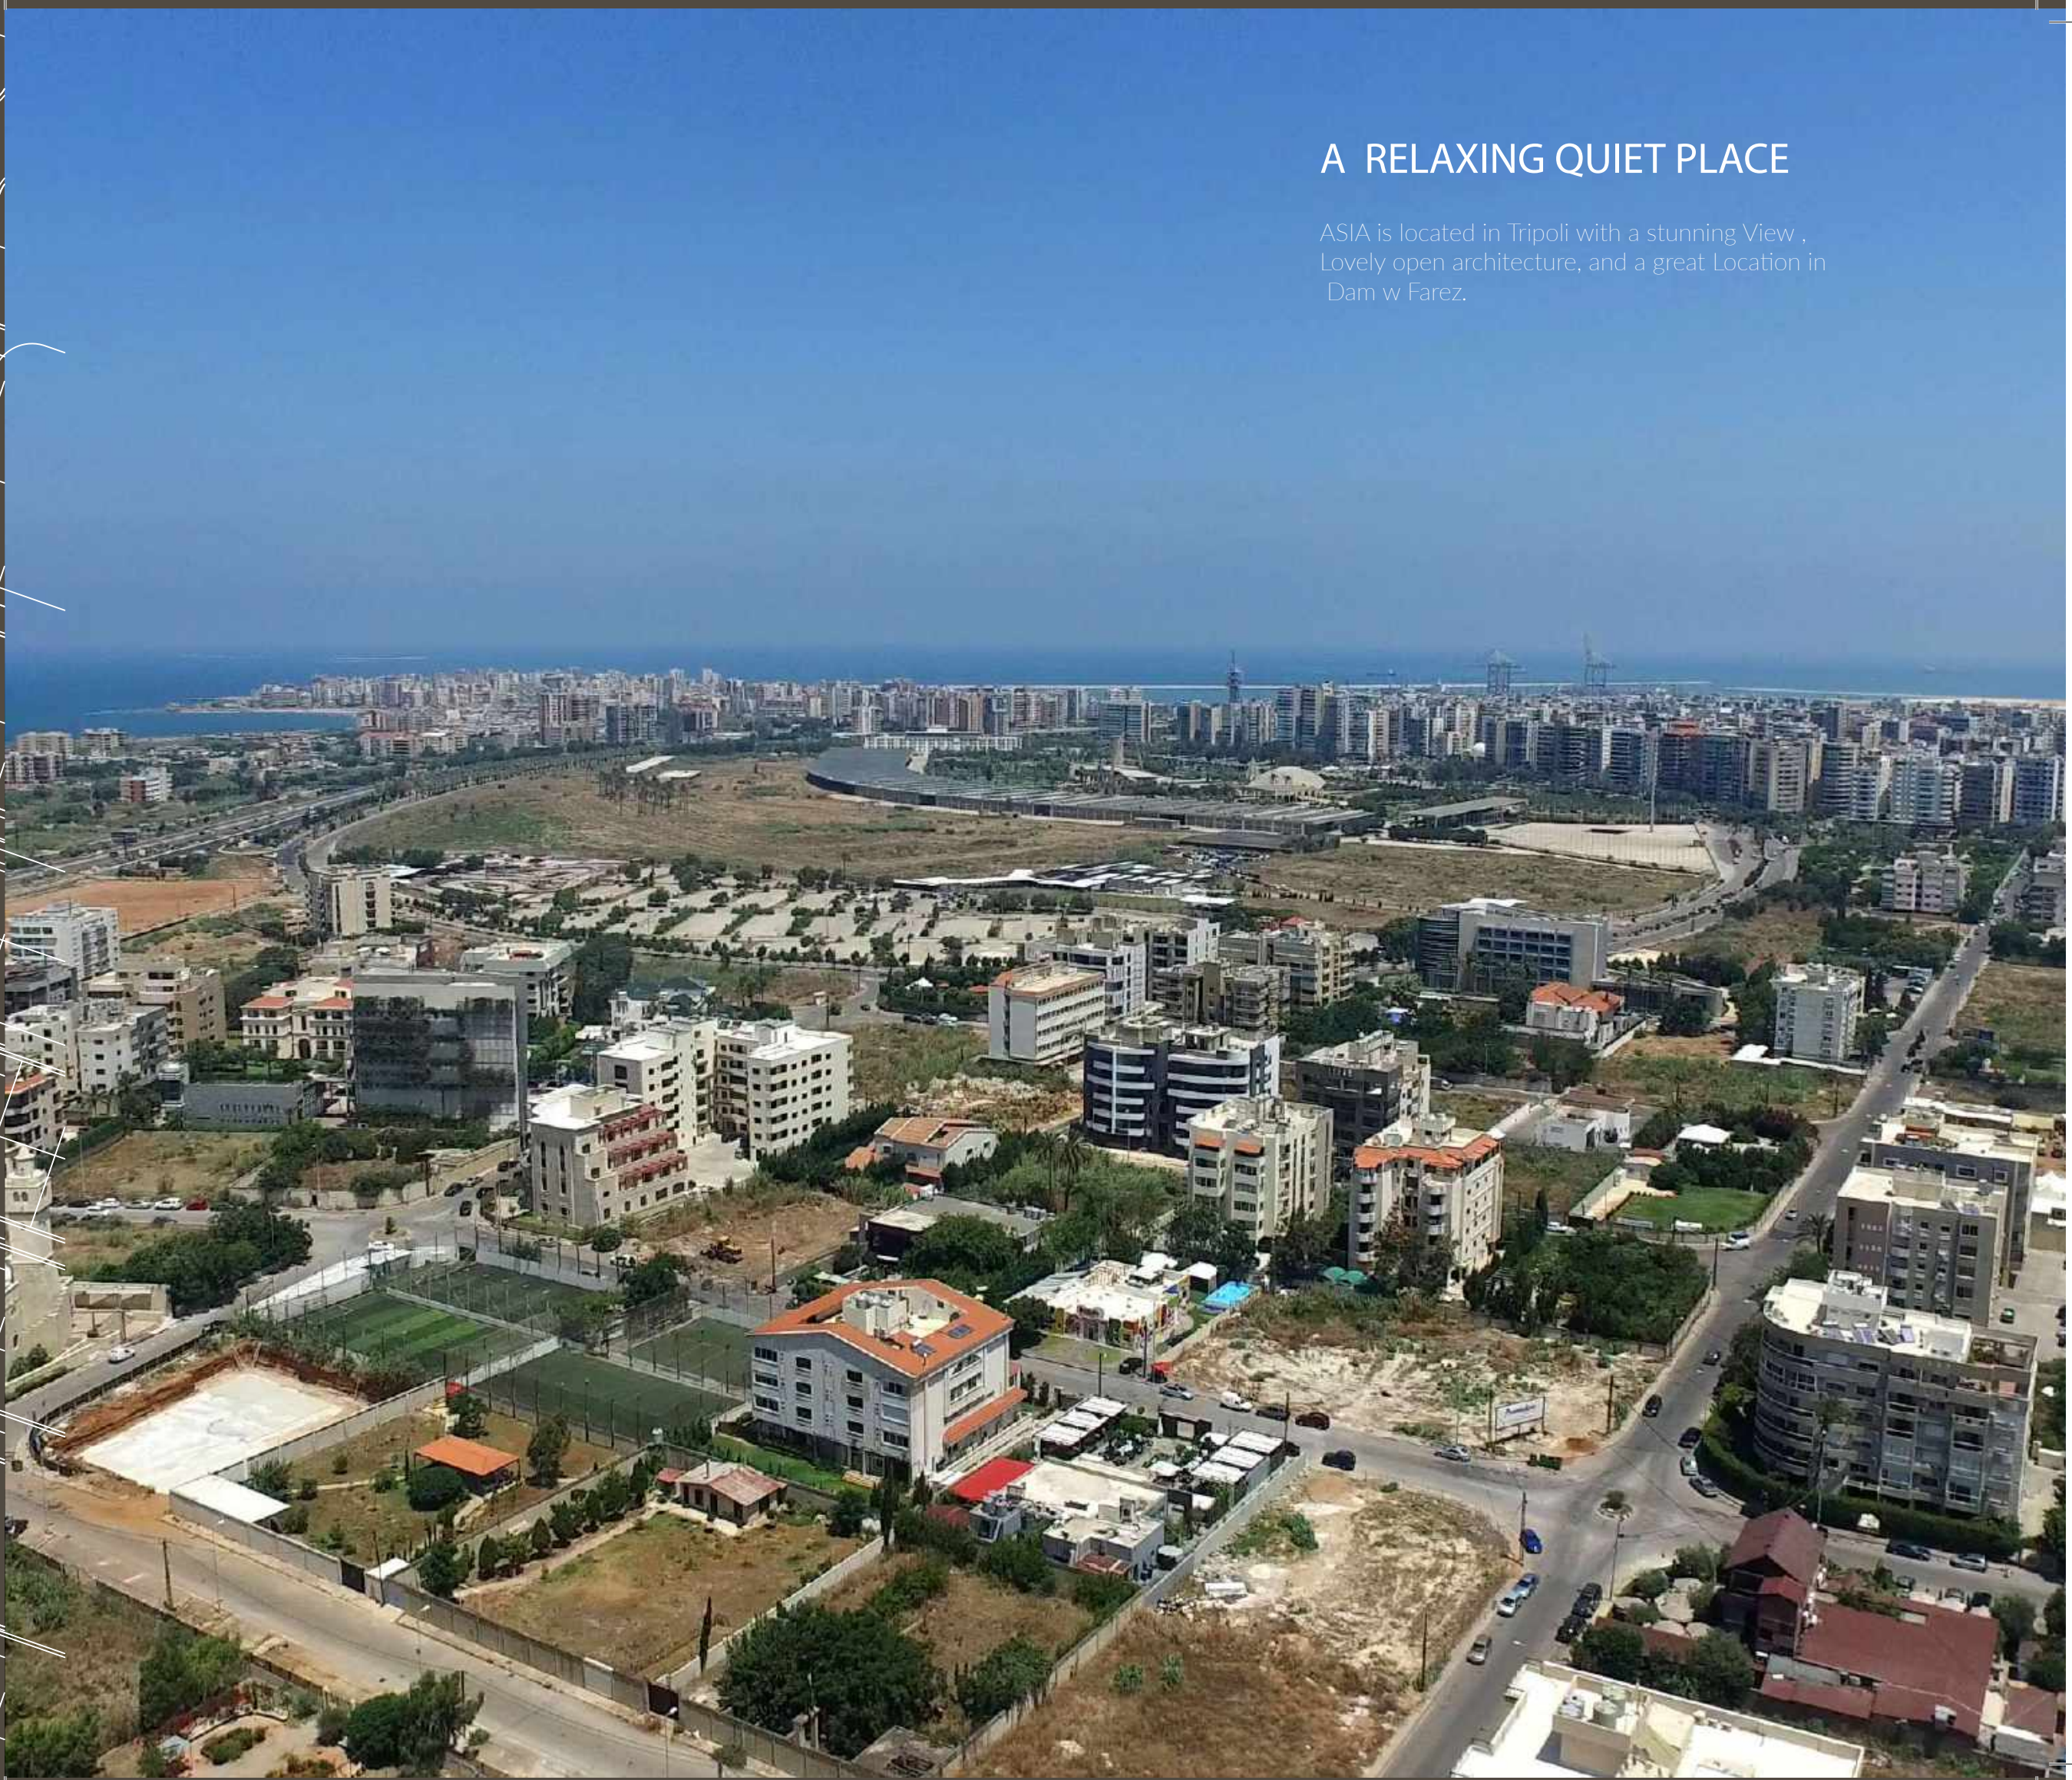

## A RELAXING QUIET PLACE

ASIA is located in Tripoli with a stunning View ,  
Lovely open architecture, and a great Location in  
Dam w Farez.

EXPLORE THE  
INTERIOR DESIGN

■ Entrance

■ Salon

■ Dining Room